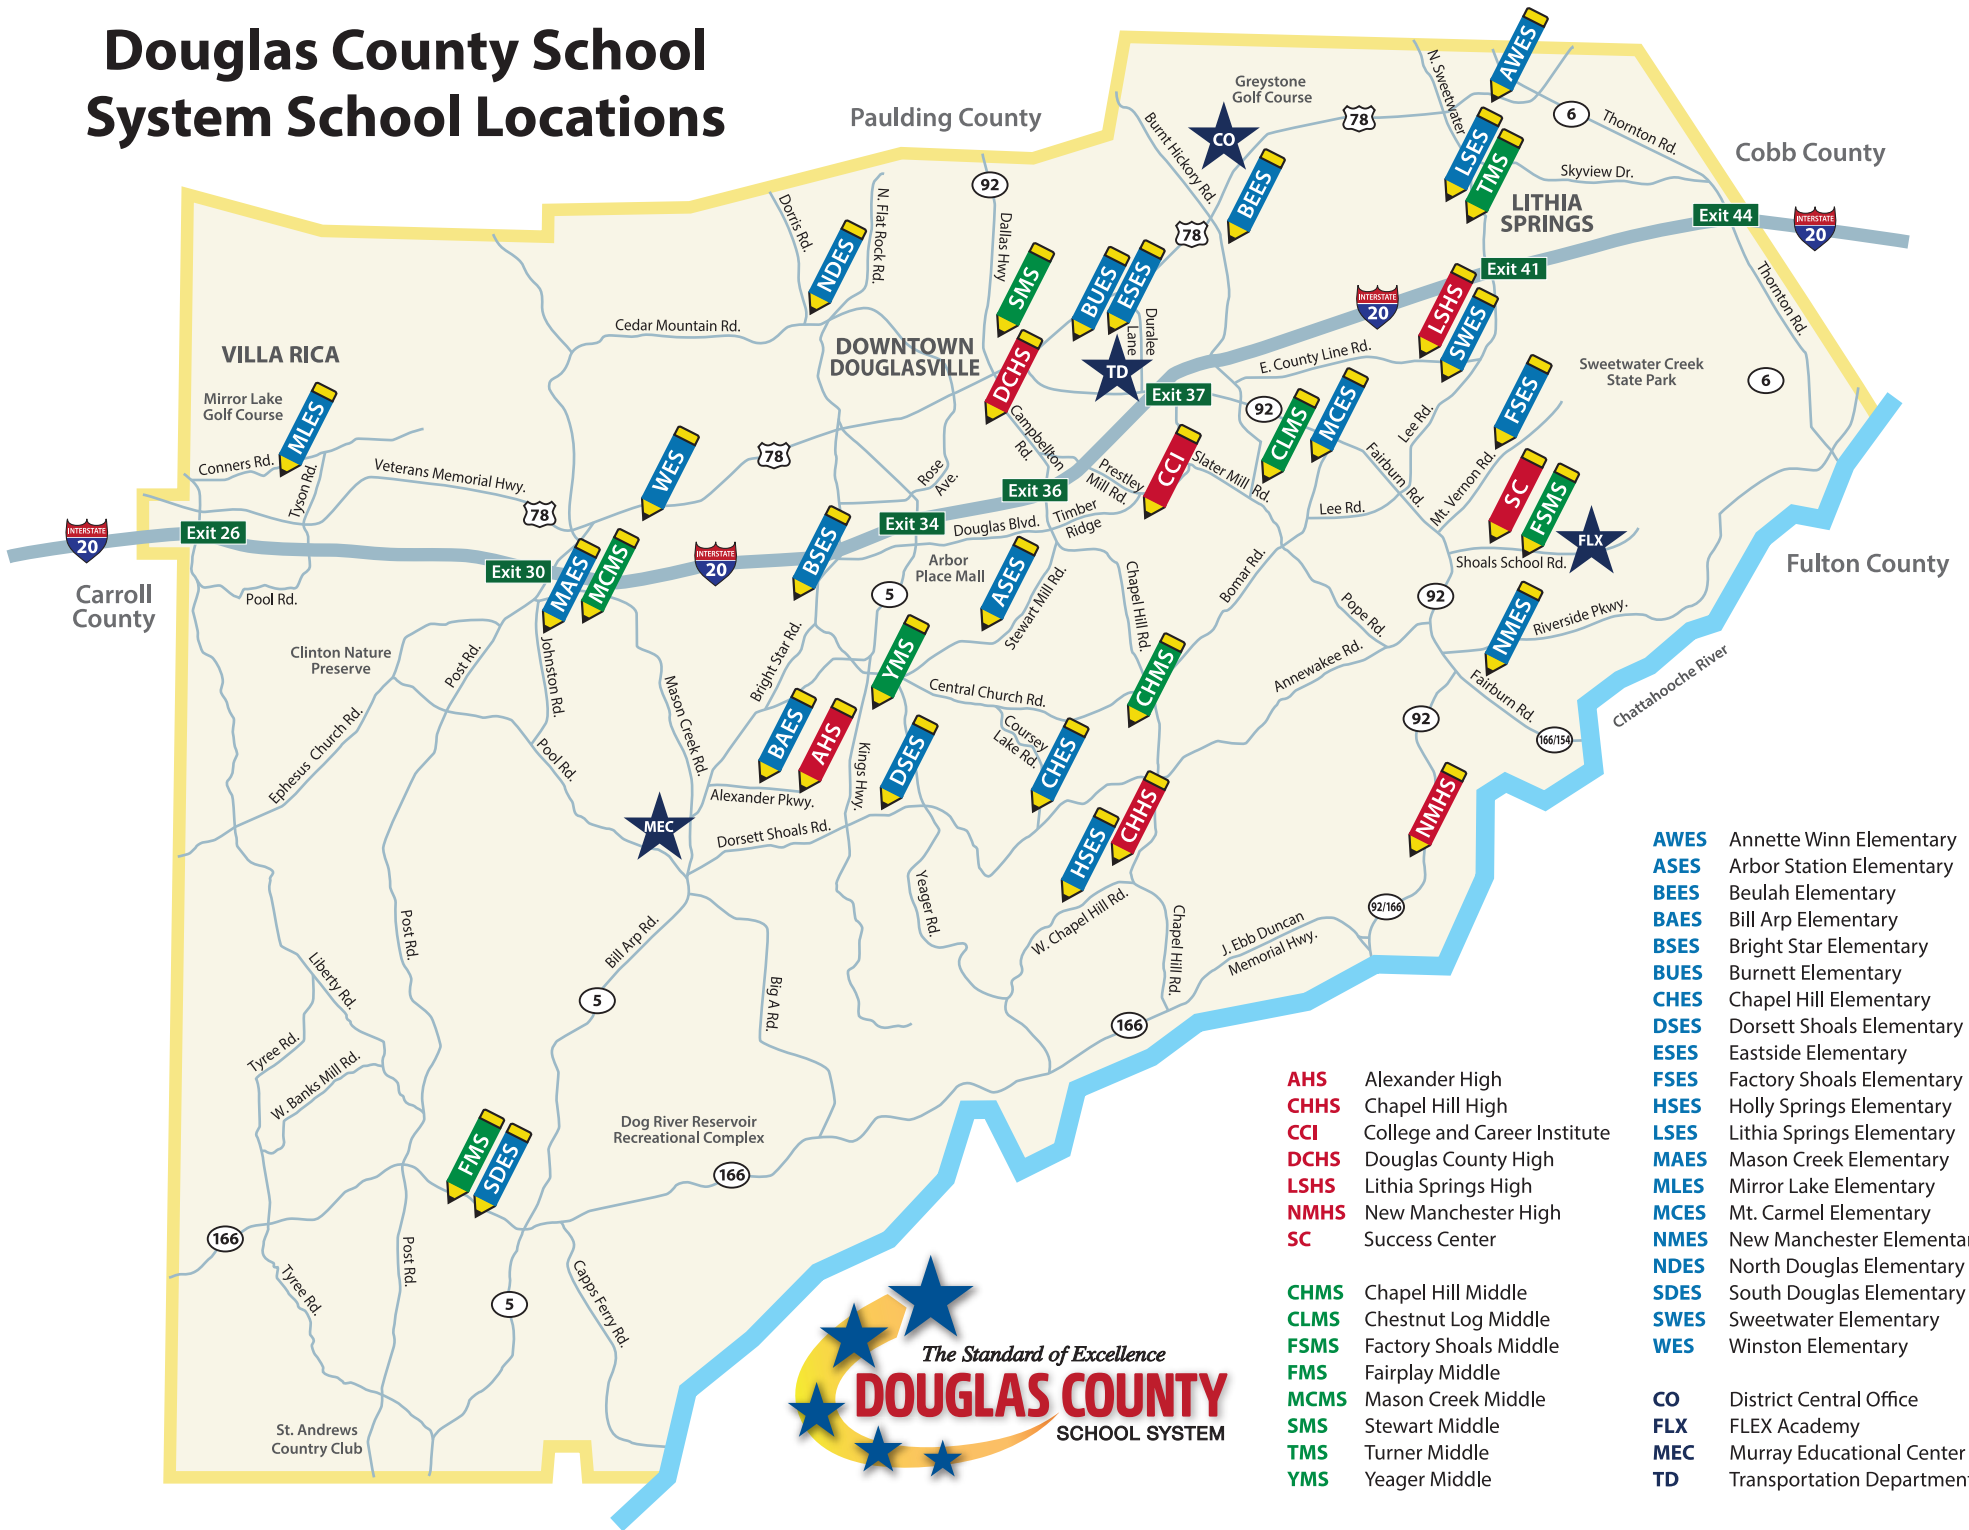

Douglas County School System School Locations

- | | |
|-------------|---------------------------|
| AWES | Annette Winn Elementary |
| ASES | Arbor Station Elementary |
| BES | Beulah Elementary |
| BAES | Bill Arp Elementary |
| BSES | Bright Star Elementary |
| BUES | Burnett Elementary |
| CHES | Chapel Hill Elementary |
| DSES | Dorsett Shoals Elementary |
| ESES | Eastside Elementary |
| FSES | Factory Shoals Elementary |
| HSES | Holly Springs Elementary |
| LSES | Lithia Springs Elementary |
| MAES | Mason Creek Elementary |
| MLES | Mirror Lake Elementary |
| MCES | Mt. Carmel Elementary |
| NMES | New Manchester Elementary |
| NDES | North Douglas Elementary |
| SDES | South Douglas Elementary |
| SWES | Sweetwater Elementary |
| WES | Winston Elementary |
| CO | District Central Office |
| FLX | FLEX Academy |
| MEC | Murray Educational Center |
| TD | Transportation Department |
| CHMS | Chapel Hill Middle |
| CLMS | Chestnut Log Middle |
| FSMS | Factory Shoals Middle |
| FMS | Fairplay Middle |
| MCMS | Mason Creek Middle |
| SMS | Stewart Middle |
| TMS | Turner Middle |
| YMS | Yeager Middle |

Douglas County School System Locations

District Offices

- CO DCSS Central Office**
11490 Veterans Memorial Highway
Douglasville, GA 30134
770.651.2000
dcssga.org
- FLX FLEX Academy**
3301 Shoals School Road
Douglasville, GA 30135
770.651.2900
flex.dcssga.org
- MEC Murray Educational Center**
4841 Highway 5
Douglasville, GA 30135
770.651.2324
- TD Transportation Department**
8329 Duralee Lane
Douglasville, GA 30134
770.651.2400